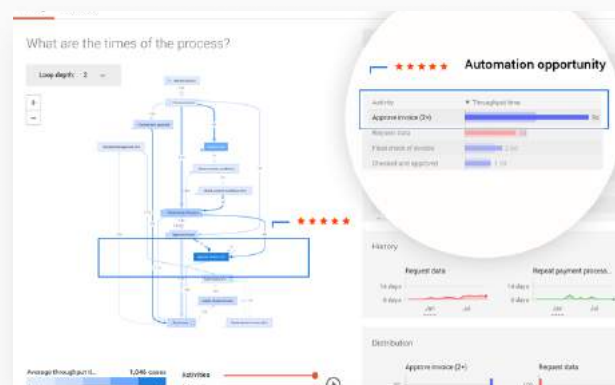

Turn discovered insights into action with UiPath's best-in-class RPA technology

Quickly gain full visibility into complex business processes

Continuously monitor processes and understand impact of improvements on your KPIs

Turn process complexity into process opportunity

Discover automatable work hidden in your business processes

By leveraging existing data left behind in systems like SAP, Oracle and Salesforce, Process Mining provides you with full transparency into your business processes and how they are executed.

Take an holistic approach to automation

Quickly identify what's slowing the process down, such as bottlenecks, rework, and inefficiency, and understand how to optimize them with automation.

With the complete picture, you'll know what to automate, what to improve, and how to do it.

Seamlessly turn insights into action

Directly send automation ideas discovered in Process Mining to UiPath Automation Hub, where all accumulated knowledge from people, desktops and systems is integrated and prioritized based on the impact the automation has on the organization.