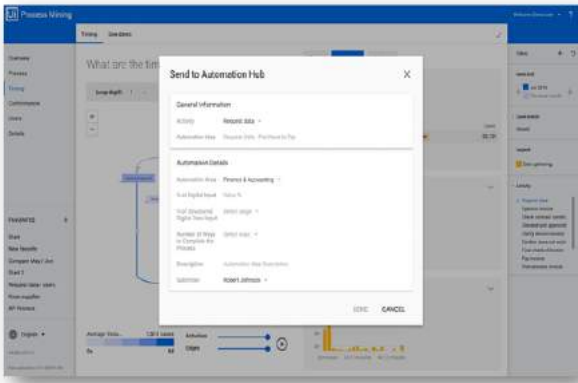

Turn discovered insights into action with UiPath's best-in-class RPA technology

Quickly gain full visibility into complex business processes

Continuously monitor processes and understand impact of improvements on your KPIs

Turn process complexity into process opportunity

Discover automatable work hidden in your business processes

By leveraging existing data left behind in systems like SAP, Oracle and Salesforce, Process Mining provides you with full transparency into your business processes and how they are executed.

Take an holistic approach to automation

Quickly identify what's slowing the process down, such as bottlenecks, rework, and inefficiency, and understand how to optimize them with automation.

With the complete picture, you'll know what to automate, what to improve, and how to do it.