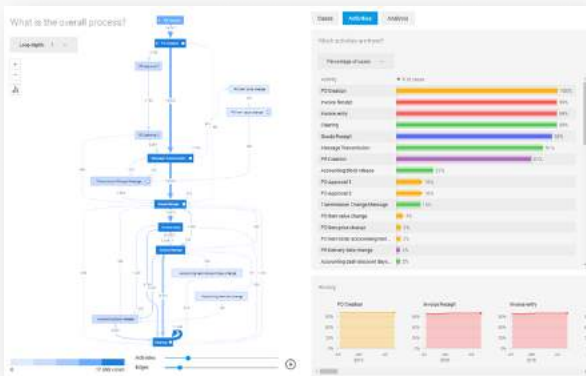

Ui Process Mining

Take the guesswork out of your automation journey

UiPath Process Mining takes the digital footprints left behind in your enterprise systems and applications, to show you how your business processes really run.

Benefits

The **only** Process Mining solution that enables organizations to seamlessly discover, automate and monitor complex, end-to-end business processes.

Jumpstart Process Mining with 60+ Connectors for common processes and systems

Turn discovered insights into action with UiPath's best-in-class RPA technology

Quickly gain full visibility into complex business processes

Continuously monitor processes and understand impact of improvements on your KPIs

Turn process complexity into process opportunity

Discover automatable work hidden in your business processes

By leveraging existing data left behind in systems like SAP, Oracle and Salesforce, Process Mining provides you with full transparency into your business processes and how they are executed.